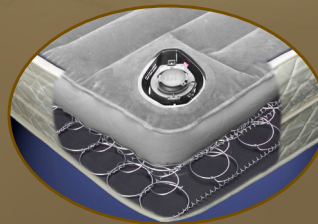

Easily Inflates in Just 25 Seconds

With the convenient easy-to-use hand held electric pump, you simply attach and twist. In no time at all, you'll be resting comfortably!

Leggett & Platt
INCORPORATED

Open Wide...
Now Say "Ahhh".

Air Dream[™]

Sofa Sleep System
Air Over Coil Technology

The New Air Dream™ Sofa Sleep System comforts & supports like a premium bed!

Experience comfort you've never dreamed possible in a sleep sofa. This innovative air-over-coil technology inflates in 25 seconds and operates with an easy to use hand pump. It looks and feels like a premium luxury mattress!

- Compact yet powerful pump with auto On/Off inflates in 25 seconds
- Touch button firmness adjustment
- Self sealing valve with large opening for fast inflation
- Valve swings wide open for fast deflation
- Rugged construction air chamber
- Deflates easily and quickly for fast storage in sleep sofa

New air over coil technology provides comforting support, right where you need it.

Compare! Air Dream™ is 11" thick, standard sleeper mattresses only 4".

Air Dream™

Sofa Sleep System
Air Over Coil Technology